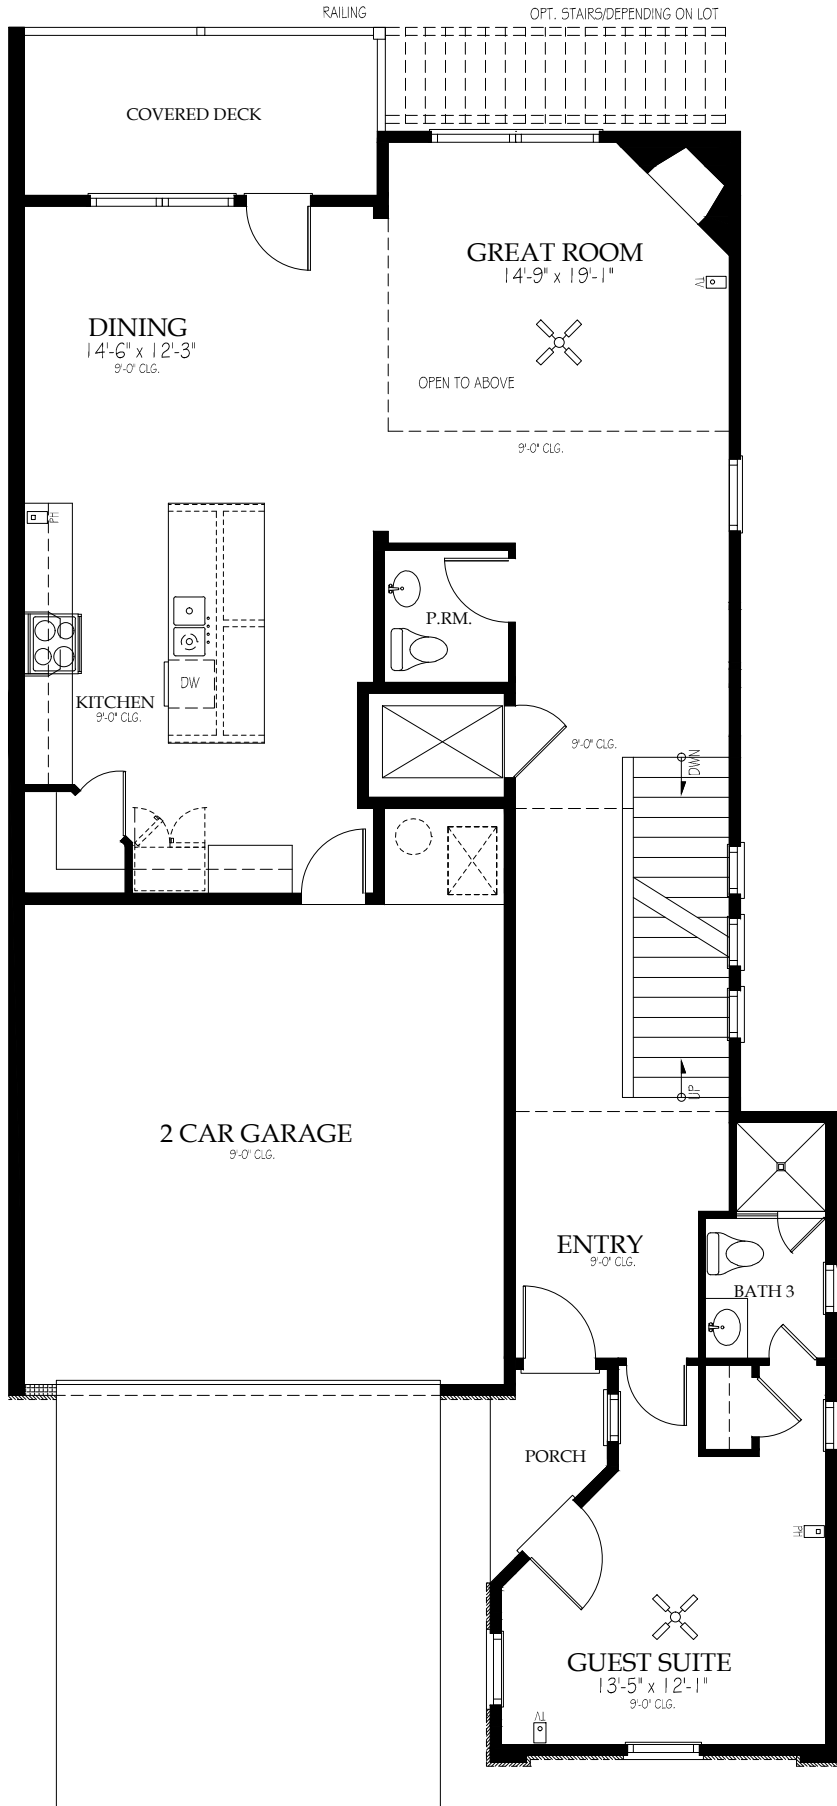

© COPYRIGHT 2013 Miramonte Homes, L.L.C.

OPT. MAIN LEVEL W/ELEVATOR
GUEST SUITE w/ BATH 3

3/14/16

SWITZER CANYON

2962