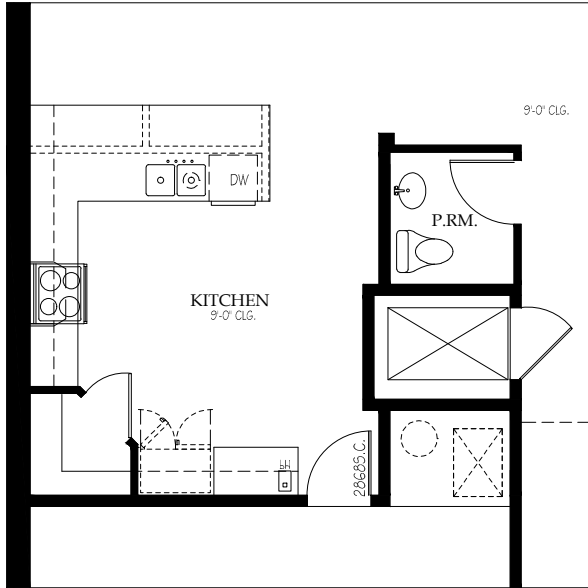

© COPYRIGHT 2013 Miramonte Homes, L.L.C.

4578 N. FIRST AVE. S-160 TUCSON, AZ 85718(520) 615-8900

STANDARD MAIN LEVEL PLAN w/ ELEVATOR

3/14/16

SWITZER CANYON

2962

© COPYRIGHT 2013 Miramonte Homes, L.L.C.

4578 N. FIRST AVE. S-160 TUCSON, AZ 85714(520) 615-8900

OPT. MAIN LEVEL W/ELEVATOR  
 GUEST SUITE w/ BATH 3

3/14/16

SWITZER CANYON

2962

MAIN LEVEL:  
OPT. KITCHEN LAYOUT

THIRD LEVEL:  
OPT. MBATH LAYOUT w/TUB AND SEPARATE SHOWER

LOWER LEVEL:  
WINDOW LOCATION w/ DECK STAIRS