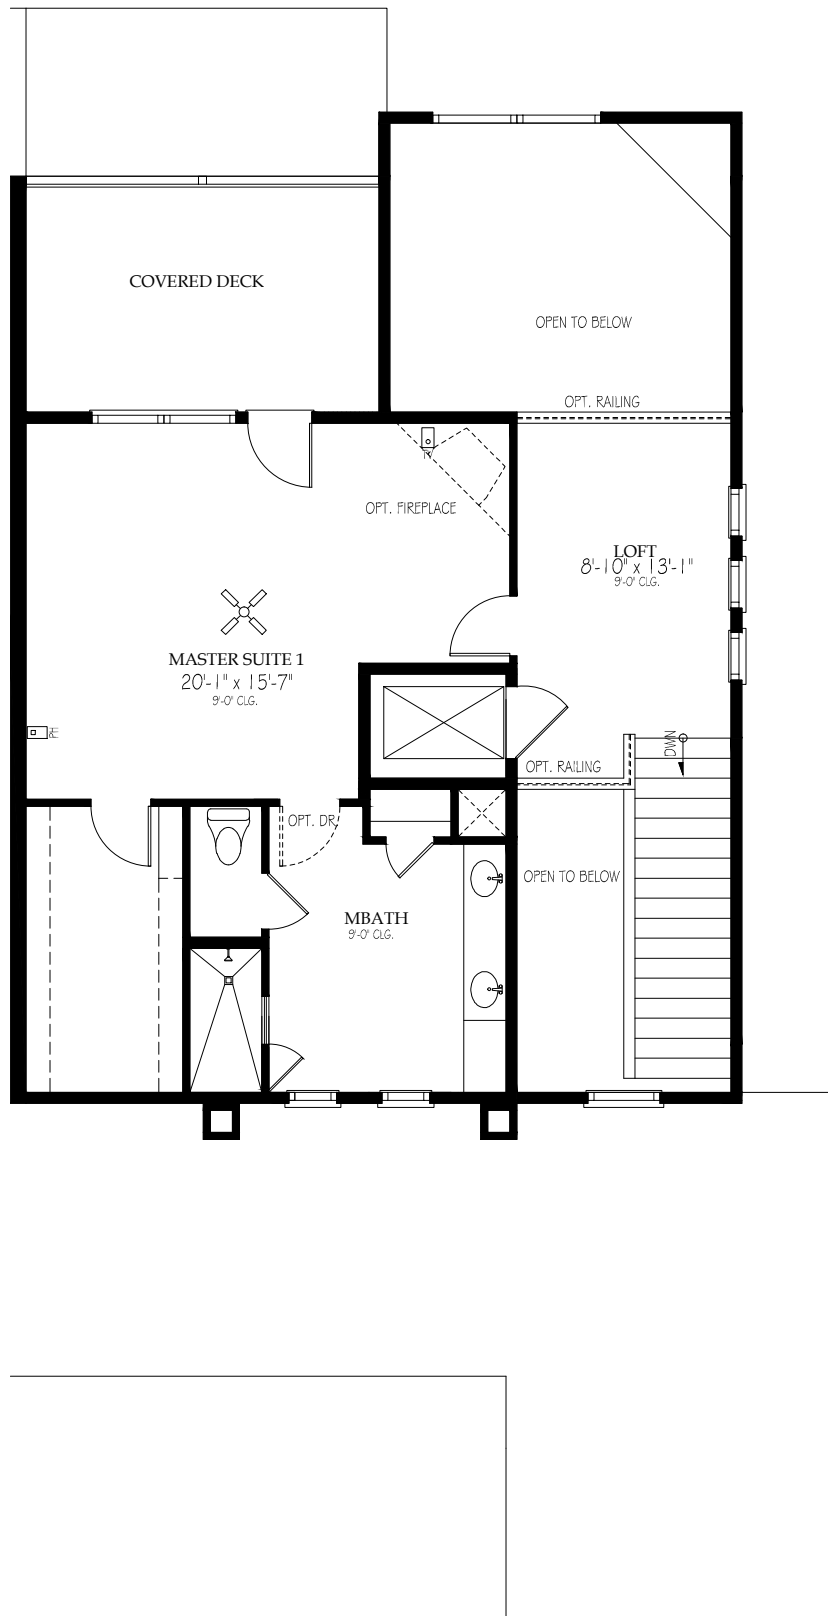

© COPYRIGHT 2013 Miramonte Homes, L.L.C.

4578 N. FIRST AVE. S-160 TUCSON, AZ 85718(520) 615-8900

STANDARD MAIN LEVEL PLAN w/ ELEVATOR

3/14/16

SWITZER CANYON

2962

© COPYRIGHT 2013 Miramonte Homes, L.L.C.

4578 N. FIRST AVE. S-160 TUCSON, AZ 85714(520) 615-8900

OPT. MAIN LEVEL W/ELEVATOR  
 GUEST SUITE w/ BATH 3

3/14/16

SWITZER CANYON

2962

MAIN LEVEL:  
OPT. KITCHEN LAYOUT

THIRD LEVEL:  
OPT. MBATH LAYOUT w/TUB AND SEPARATE SHOWER

LOWER LEVEL:  
WINDOW LOCATION w/ DECK STAIRS