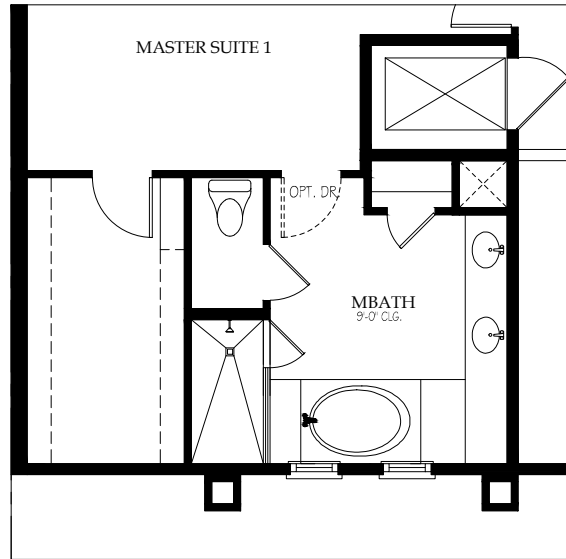

© COPYRIGHT 2013 Miramonte Homes, L.L.C.

4578 N. FIRST AVE. S-160 TUCSON, AZ 85718(520) 615-8900

STANDARD MAIN LEVEL PLAN w/ ELEVATOR

3/14/16

SWITZER CANYON

2962

© COPYRIGHT 2013 Miramonte Homes, L.L.C.

4578 N. FIRST AVE. S-160 TUCSON, AZ 85714(520) 615-8900

OPT. MAIN LEVEL W/ELEVATOR  
 GUEST SUITE w/ BATH 3

3/14/16

SWITZER CANYON

2962

MAIN LEVEL:  
OPT. KITCHEN LAYOUT

THIRD LEVEL:  
OPT. MBATH LAYOUT w/TUB AND SEPARATE SHOWER

LOWER LEVEL:  
WINDOW LOCATION w/ DECK STAIRS