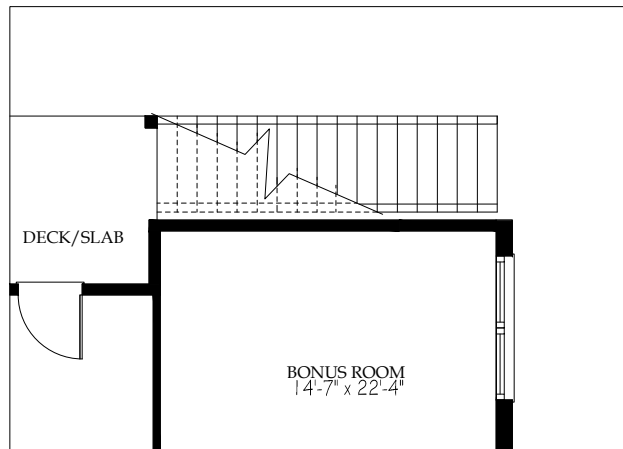

OPT. MAIN LEVEL W/ELEVATOR  
 GUEST SUITE w/ BATH 3

3/14/16

SWITZER CANYON

2962

MAIN LEVEL:  
OPT. KITCHEN LAYOUT

THIRD LEVEL:  
OPT. MBATH LAYOUT w/TUB AND SEPARATE SHOWER

LOWER LEVEL:  
WINDOW LOCATION w/ DECK STAIRS